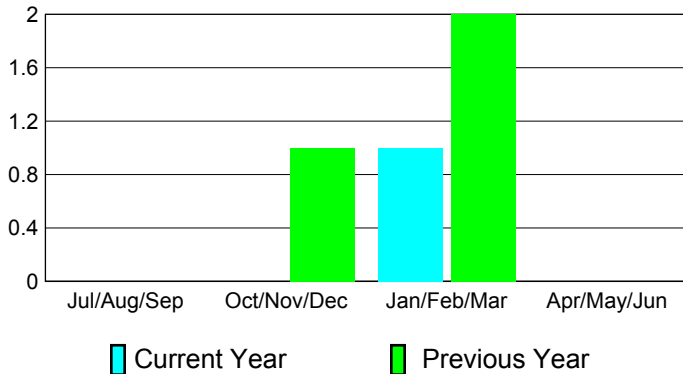

2010-2011 GMT Reports for District (or Undistricted) **District 355 B3**

GMT: KWANG-SOO JANG

Location: REPUBLIC OF KOREA

GMT CA: 5

CLUBS

Club Results
2010-2011

Clubs
2009-2010

Month	New Club Goal	Actual New Clubs	Actual Dropped Clubs	Gain/Loss of Clubs	Gain/Loss of Clubs
Jul/Aug/Sep	0	0	0	0	0
Oct/Nov/Dec	1	0	0	0	1
Jan/Feb/Mar	0	1	0	1	2
Apr/May/Jun	0	0	0	0	0
Totals	1	1	0	1	3

Club Results 2010-2011

Goal, New, Dropped, Gain/Loss

Comparison of Club Gain/Loss

Current Year Compared to the Previous Year

YTD Status Quo Clubs 2010-2011

Status Quo Clubs Compared to Status Quo Members

MEMBERSHIP

Membership Results
2010-2011

Membership
2009-2010

Month	Net Memb Goal	Actual New Memb	Actual Dropped Memb	Gain/Loss of Memb	Gain/Loss of Memb
Jul/Aug/Sep	123	189	-79	110	58
Oct/Nov/Dec	83	100	-130	-30	32
Jan/Feb/Mar	40	163	-50	113	91
Apr/May/Jun	-57	61	-191	-130	-113
Totals	189	513	-450	63	68

Membership Results 2010-2011

Goal, New, Dropped, Gain/Loss

Comparison of Membership Gain/Loss

Current Year Compared to the Previous Year

Gender Comparison 2010-2011

Jul/Aug/Sep

Oct/Nov/Dec

Jan/Feb/Mar

Apr/May/Jun

■ Male

■ Female