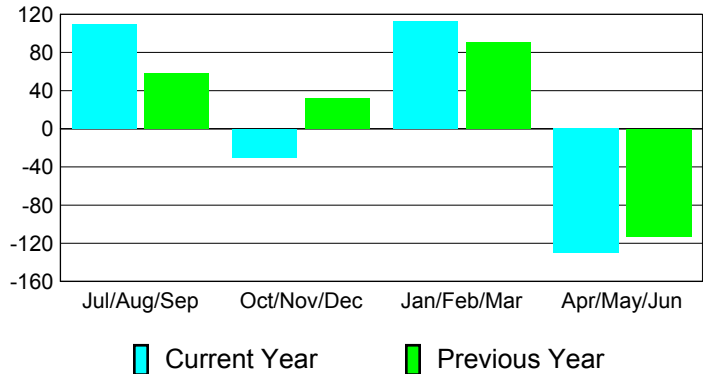

Gender Comparison 2010-2011

Jul/Aug/Sep

Oct/Nov/Dec

Jan/Feb/Mar

Apr/May/Jun

■ Male

■ Female