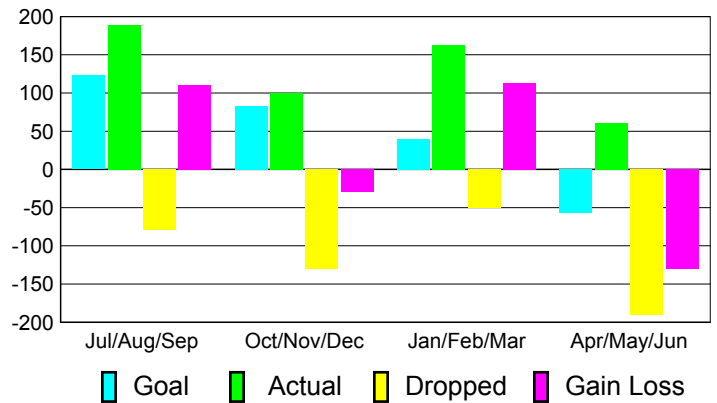

### YTD Status Quo Clubs 2010-2011

Status Quo Clubs Compared to Status Quo Members

## MEMBERSHIP

Membership Results  
2010-2011

Membership  
2009-2010

Month	Net Memb Goal	Actual New Memb	Actual Dropped Memb	Gain/Loss of Memb	Gain/Loss of Memb
Jul/Aug/Sep	123	189	-79	110	58
Oct/Nov/Dec	83	100	-130	-30	32
Jan/Feb/Mar	40	163	-50	113	91
Apr/May/Jun	-57	61	-191	-130	-113
<b>Totals</b>	<b>189</b>	<b>513</b>	<b>-450</b>	<b>63</b>	<b>68</b>

### Membership Results 2010-2011

Goal, New, Dropped, Gain/Loss

### Comparison of Membership Gain/Loss

Current Year Compared to the Previous Year