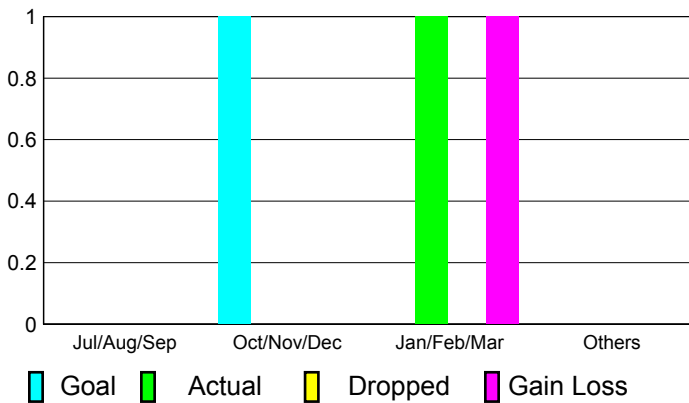

## CLUBS

Club Results  
2010-2011

Clubs  
2009-2010

Month	New Club Goal	Actual New Clubs	Actual Dropped Clubs	Gain/Loss of Clubs	Gain/Loss of Clubs
Jul/Aug/Sep	0	0	0	0	0
Oct/Nov/Dec	1	0	0	0	1
Jan/Feb/Mar	0	1	0	1	2
Apr/May/Jun	0	0	0	0	0
<b>Totals</b>	<b>1</b>	<b>1</b>	<b>0</b>	<b>1</b>	<b>3</b>

### Club Results 2010-2011

Goal, New, Dropped, Gain/Loss